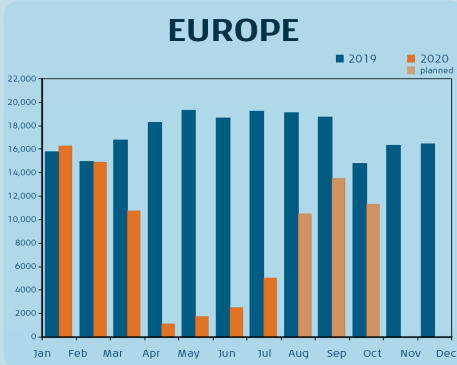

KLM operations

2020 VS 2019

Number of flights*

*Excluding tail-ends and circle legs, number of flights in 2020 until 25 October, when the summer schedule ends.

Number of flown destinations**

** Number of destinations in 2020 until 25 October, when the summer schedule ends.