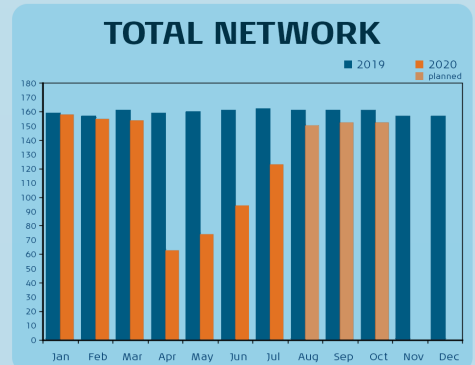

KLM operations

2020 VS 2019

Number of flights*

*Excluding tail-ends and circle legs, number of flights in 2020 until 25 October, when the summer schedule ends.

Number of flown destinations**

** Number of destinations in 2020 until 25 October, when the summer schedule ends.