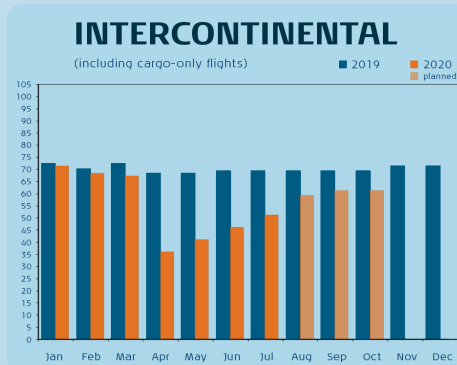

KLM operations

2020 VS 2019

Number of flights*

*Excluding tail-ends and circle legs, number of flights in 2020 until 25 October, when the summer schedule ends.

Number of flown destinations**

** Number of destinations in 2020 until 25 October, when the summer schedule ends.