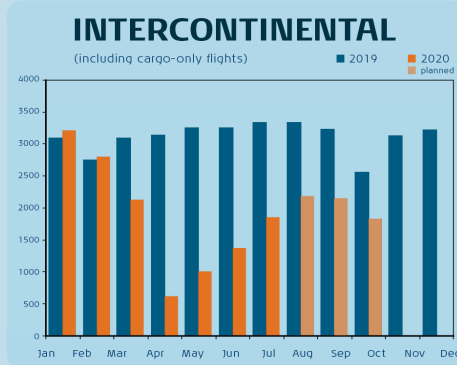

KLM operations

2020 VS 2019

Number of flights*

*Excluding tail-ends and circle legs, number of flights in 2020 until 25 October, when the summer schedule ends.

Number of flown destinations**

** Number of destinations in 2020 until 25 October, when the summer schedule ends.