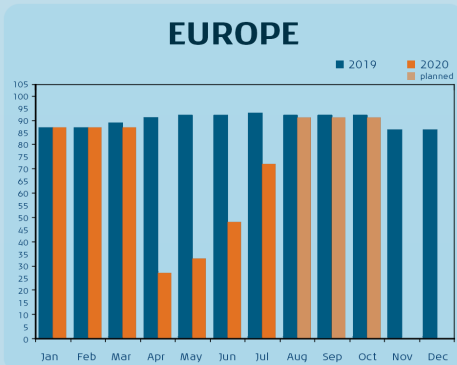

KLM operations

2020 VS 2019

Number of flights*

*Excluding tail-ends and circle legs, number of flights in 2020 until 25 October, when the summer schedule ends.

Number of flown destinations**

** Number of destinations in 2020 until 25 October, when the summer schedule ends.