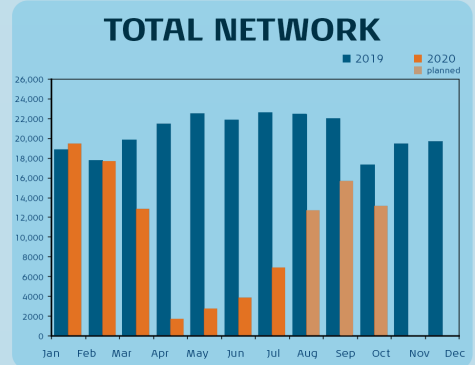

KLM operations

2020 VS 2019

Number of flights*

*Excluding tail-ends and circle legs, number of flights in 2020 until 25 October, when the summer schedule ends.

Number of flown destinations**

** Number of destinations in 2020 until 25 October, when the summer schedule ends.